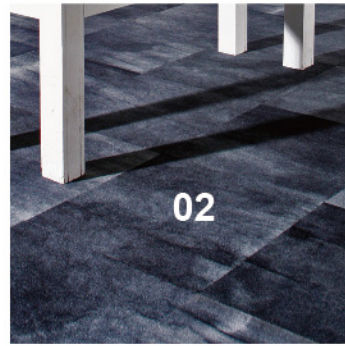

10

SUNSET SKY

11

OCEAN EYE

COLOR DYNAMIC

Specifications

Style Name:	Twilight 云影
Construction:	Cut Pile
Fiber:	Invista Nylon
Gauge:	5/64"
Stitches:	11 per inch
Pile Weight	22 OZ/yd ²
Average Pile Height:	3mm±0.5mm
Backing:	PVC with fiberglass
Tile size:	50cm*50cm
Traffic Classification:	Class II, Heavy Commercial
Anti-microbial:	Ultra-Fresh (Available)
Static Propensity:	≤3.5 kV (AATCC-134, GB/T18044-2008)
Flammability:	Passes (ASTM E648, GB8624-2012)
Smoke Density:	Passes (ASTM E 662, GB/T8627-1999)